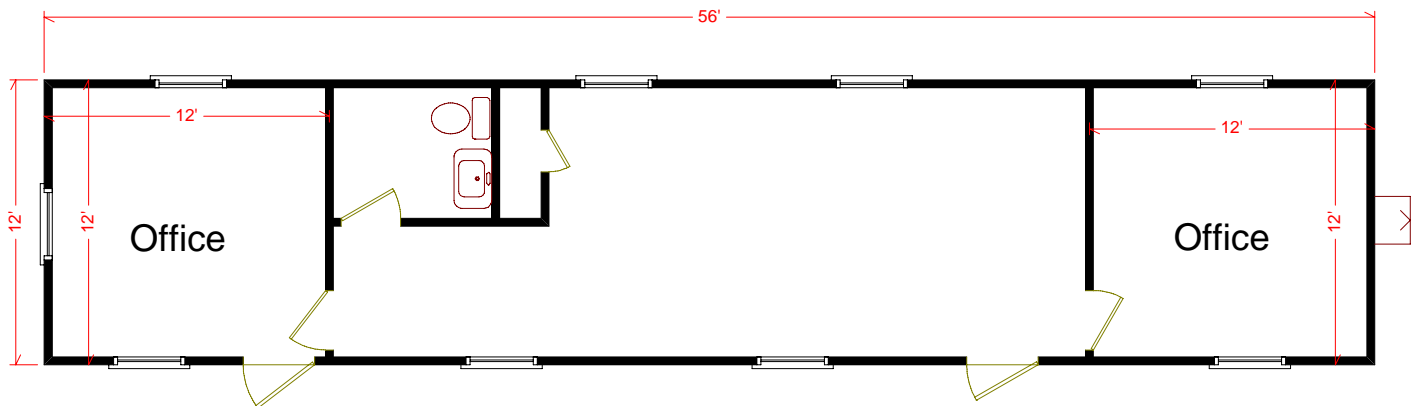

Limited Time Lease Special

Great Units at Great Prices...
Come Out and Take A Look!

**4255 Carbon Road
Irving, TX**

Or Call

972-252-2001

12' x 56' Modular Building with Free OSHA Approved Steps

**Please contact the Dallas ModSpace branch for
your Special Lease Rate**