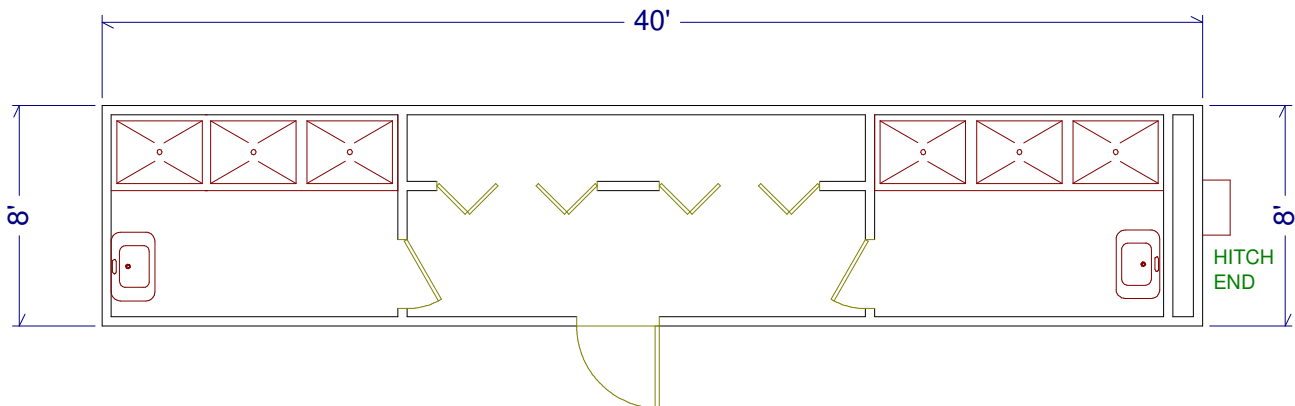

UNIT NO. 077346

Check out other Limited Time Special Offers for Purchase or Lease by visiting www.ModSpace.com/specials

MOBILE OFFICES • COMPLEXES • FURNITURE • SECURITY • STORAGE • DECKS, STEPS & RAMPS • 80+ LOCATIONS • RENT/LEASE • BUY - NEW OR USED